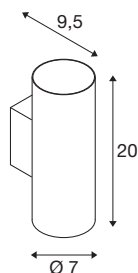

ASTO TUBE

wall-mounted light, cylindrical, max. 2x10W, black

ASTO TUBE also looks sleek and elegant when wall-mounted. The beautifully designed wall-mounted lights with their GU10 high-voltage halogen or LED lights emit a glare-free light that can be adjusted as required. The aluminium housing is available in black or white, whereas the reflectors are available in gold, chrome or copper. The ASTO TUBE can also be quickly and directly connected to a 230V mains voltage.

TECHNICAL DATA

Item no.	1006443
Socket	GU10
Lamp	LED GU10 51mm
Number of sockets	2
Lamps included	No
IP Code	IP 20
Assembly	Surface
Assembly details	Wall
Primary nominal voltage	220-240V ~50/60Hz
Safety class	I
Wattage	10 W
Ambient temperature	25 °C
Color	black
Height	20 cm
Depth	9.5 cm
Diameter	7 cm
Net weight	0.45 kg
Gross weight	0.482 kg
BIG WHITE Page	347