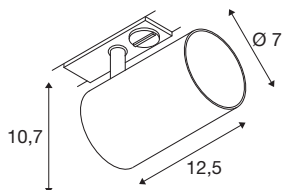

## ASTO TUBE

1-phase spot, GU10, black

Track featuring a compact, clean design: the ASTO TUBE track spotlight features strong lighting characteristics at an affordable price. The aluminium housing is available in black or white. Equipped with a GU10 high-voltage halogen or LED light, ASTO TUBE emits a light that is both glare-free and high-quality. The spotlight can also be quickly and easily installed using a track adapter.

## TECHNICAL DATA

Item no.	1006445
Socket	GU10
Lamp	LED GU10 51mm
Number of sockets	1
Lamps included	No
Tilt range	90 °
Horizontal rotation range	350 °
Rotating or tilting	rotary bar and tiltable
IP Code	IP 20
Assembly	Surface
Assembly details	Track Ceiling
Primary nominal voltage	220-240V ~50/60Hz
Safety class	I
Wattage	10 W
Ambient temperature	25 °C
Color	black
Length	12.5 cm
Height	10.5 cm
Diameter	7 cm
Net weight	0.278 kg
Gross weight	0.297 kg
BIG WHITE Page	505