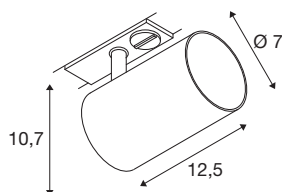

ASTO TUBE

1-phase spot, GU10, white

Track featuring a compact, clean design: the ASTO TUBE track spotlight features strong lighting characteristics at an affordable price. The aluminium housing is available in black or white. Equipped with a GU10 high-voltage halogen or LED light, ASTO TUBE emits a light that is both glare-free and high-quality. The spotlight can also be quickly and easily installed using a track adapter.

TECHNICAL DATA

Item no.	1006446
Socket	GU10
Lamp	LED GU10 51mm
Number of sockets	1
Lamps included	No
Tilt range	90 °
Horizontal rotation range	350 °
Rotating or tilting	rotary bar and tiltable
IP Code	IP 20
Assembly	Surface
Assembly details	Track Ceiling
Primary nominal voltage	220-240V ~50/60Hz
Safety class	I
Wattage	10 W
Ambient temperature	25 °C
Color	white
Length	12.5 cm
Height	10.5 cm
Diameter	7 cm
Net weight	0.278 kg
Gross weight	0.297 kg
BIG WHITE Page	505