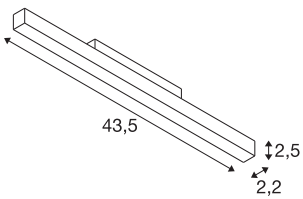

IN-LINE 44 48V TRACK

opal, DALI, spot, white 14W, 1180lm, 3000K, CRI90, 95°

Plain linear luminaires for a particularly elegant look: the IN-LINE spotlight is concealed within a 48V TRACK system, allowing only the best feature to surface: high-quality light with a 35° beam angle in various lumen and natural colour reproduction (CRI>90). The DALI-compatible IN-LINE linear luminaires are also quick and easy to install via a track adapter.

TECHNICAL DATA

Item no.	1006624
Number of different light outlets	1
IP Code	IP 20
Impact resistance class	IK 02
Impact resistance	0.2 Joule
Assembly details	Track,Track Ceiling,Track Wall
Dimmable	Yes
Dimming technology	DALI 2
Primary nominal voltage	48V
Secondary power / voltage	350 mA
Safety class	III
Wattage	14 W
Minimum ambient temperature	-20 °C
Maximum ambient temperature	35 °C
Network rated standby power	0.5 W
Stroboscopic effect (SVM)	0.4
Lumen	1180 lm
Colour temperature	3000 Kelvin
Beam angle	95 °
Color	white
CRI	90
UGR ≤	28

Light Source

LXXBXX data	L80B50
Service life	50000 h
Risk Group	1
Length	43.5 cm
Width	2.2 cm
Height	2.5 cm
Net weight	0.279 kg
Gross weight	0.299 kg
BIG WHITE Page	475