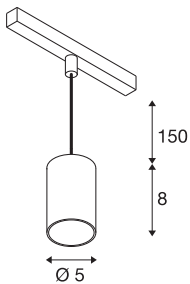

NUMINOS® XS 48V TRACK

DALI, pendant light, black / white, 8.7W, 670lm, 2700K, CRI90, 20°

High-quality minimalism across the board: the compact NUMINOS® pendant lights provide elegant yet effective illumination with a 48V track system. They also perfectly complement the most discerning room designs with their clear, cylindrical shape. The brightness, light colour (2700-K/3000K/4000K) and half-peak divergence (20°/ 40°/55°) of these DALI-compatible spotlights can be adjusted as desired. The aluminium housing is available in black, white and chrome. A CRI value over 90 ensures natural colour reproduction. The pendant lights are quick and easy to install thanks to the track adapter.

TECHNICAL DATA

Item no.	1006760
Number of different light outlets	1
IP Code	IP 20
Impact resistance class	IK 02
Impact resistance	0.2 Joule
Assembly details	Track, Track Ceiling
Dimmable	Yes
Dimming technology	DALI 2
Primary nominal voltage	48V
Secondary power / voltage	200 mA
Safety class	III
Wattage	8.7 W
Minimum ambient temperature	-20 °C
Maximum ambient temperature	35 °C
Network rated standby power	0.5 W
Lumen	670 lm
Colour temperature	2700 Kelvin
Beam angle	20 °
Color	black
CRI	90
UGR ≤	16
LXXBXX data	L80B50

Light Source

798300	
--------	---

Accessories

1005614	NUMINOS® XS , frosted diffuser
1005612	NUMINOS® XS , diffuser
1005615	NUMINOS® XS , black diffuser
1005613	NUMINOS® XS , transparent diffuser

Service life	50000 h
Risk Group	1
Height	8 cm
Diameter	5 cm
Pendant length	150 cm
Net weight	0.211 kg
Gross weight	0.226 kg
BIG WHITE Page	471