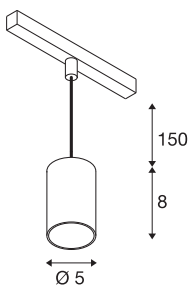

NUMINOS® XS 48V TRACK

DALI, pendant light, black / black, 8.7W, 620lm, 2700K, CRI90, 40°

High-quality minimalism across the board: the compact NUMINOS® pendant lights provide elegant yet effective illumination with a 48V track system. They also perfectly complement the most discerning room designs with their clear, cylindrical shape. The brightness, light colour (2700-K/3000K/4000K) and half-peak divergence (20°/ 40°/55°) of these DALI-compatible spotlights can be adjusted as desired. The aluminium housing is available in black, white and chrome. A CRI value over 90 ensures natural colour reproduction. The pendant lights are quick and easy to install thanks to the track adapter.

TECHNICAL DATA

Item no.	1006762
Number of different light outlets	1
IP Code	IP 20
Impact resistance class	IK 02
Impact resistance	0.2 Joule
Assembly details	Track, Track Ceiling
Dimmable	Yes
Dimming technology	DALI 2
Primary nominal voltage	48V
Secondary power / voltage	200 mA
Safety class	III
Wattage	8.7 W
Minimum ambient temperature	-20 °C
Maximum ambient temperature	35 °C
Network rated standby power	0.5 W
Lumen	620 lm
Colour temperature	2700 Kelvin
Beam angle	40 °
Color	black
CRI	90
UGR ≤	22
LXXBXX data	L80B50

Light Source

798300	
--------	---

Accessories

1005614	NUMINOS® XS , frosted diffuser
1005612	NUMINOS® XS , diffuser
1005615	NUMINOS® XS , black diffuser
1005613	NUMINOS® XS , transparent diffuser

Service life	50000 h
Risk Group	1
Height	8 cm
Diameter	5 cm
Pendant length	150 cm
Net weight	0.211 kg
Gross weight	0.226 kg
BIG WHITE Page	471