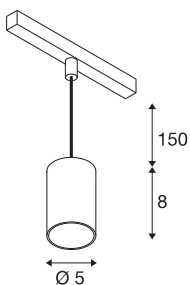

NUMINOS® XS 48V TRACK

DALI, pendant light, black / white, 8.7W, 650lm, 2700K, CRI90, 40°

High-quality minimalism across the board: the compact NUMINOS® pendant lights provide elegant yet effective illumination with a 48V track system. They also perfectly complement the most discerning room designs with their clear, cylindrical shape. The brightness, light colour (2700-K/3000K/4000K) and half-peak divergence (20°/ 40°/55°) of these DALI-compatible spotlights can be adjusted as desired. The aluminium housing is available in black, white and chrome. A CRI value over 90 ensures natural colour reproduction. The pendant lights are quick and easy to install thanks to the track adapter.

TECHNICAL DATA

Item no.	1006763
Number of different light outlets	1
IP Code	IP 20
Impact resistance class	IK 02
Impact resistance	0.2 Joule
Assembly details	Track, Track Ceiling
Dimmable	Yes
Dimming technology	DALI 2
Primary nominal voltage	48V
Secondary power / voltage	200 mA
Safety class	III
Wattage	8.7 W
Minimum ambient temperature	-20 °C
Maximum ambient temperature	35 °C
Network rated standby power	0.5 W
Lumen	650 lm
Colour temperature	2700 Kelvin
Beam angle	40 °
Color	black
CRI	90
UGR ≤	22
LXXBXX data	L80B50

Light Source

798300	
--------	---

Accessories

1005614	NUMINOS® XS , frosted diffuser
1005612	NUMINOS® XS , diffuser
1005615	NUMINOS® XS , black diffuser
1005613	NUMINOS® XS , transparent diffuser

Service life	50000 h
Risk Group	1
Height	8 cm
Diameter	5 cm
Pendant length	150 cm
Net weight	0.211 kg
Gross weight	0.226 kg
BIG WHITE Page	471