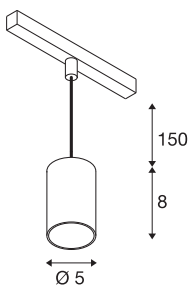

NUMINOS® XS 48V TRACK

DALI, pendant light, black / chrome, 8.7W, 650lm, 2700K, CRI90, 40°

High-quality minimalism across the board: the compact NUMINOS® pendant lights provide elegant yet effective illumination with a 48V track system. They also perfectly complement the most discerning room designs with their clear, cylindrical shape. The brightness, light colour (2700-K/3000K/4000K) and half-peak divergence (20°/ 40°/55°) of these DALI-compatible spotlights can be adjusted as desired. The aluminium housing is available in black, white and chrome. A CRI value over 90 ensures natural colour reproduction. The pendant lights are quick and easy to install thanks to the track adapter.

TECHNICAL DATA

Item no.	1006764
Number of different light outlets	1
IP Code	IP 20
Impact resistance class	IK 02
Impact resistance	0.2 Joule
Assembly details	Track,Track Ceiling
Dimmable	Yes
Dimming technology	DALI 2
Primary nominal voltage	48V
Secondary power / voltage	200 mA
Safety class	III
Wattage	8.7 W
Minimum ambient temperature	-20 °C
Maximum ambient temperature	35 °C
Network rated standby power	0.5 W
Lumen	650 lm
Colour temperature	2700 Kelvin
Beam angle	40 °
Color	black
CRI	90
UGR ≤	22
LXXBXX data	L80B50

Light Source

798300	
--------	---

Accessories

1005614	NUMINOS® XS , frosted diffuser
1005612	NUMINOS® XS , diffuser
1005615	NUMINOS® XS , black diffuser
1005613	NUMINOS® XS , transparent diffuser

Service life	50000 h
Risk Group	1
Height	8 cm
Diameter	5 cm
Pendant length	150 cm
Net weight	0.211 kg
Gross weight	0.226 kg
BIG WHITE Page	471