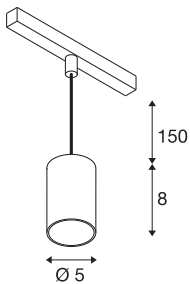

## NUMINOS® XS 48V TRACK

DALI, pendant light, black / black, 8.7W, 640lm, 2700K, CRI90, 55°

High-quality minimalism across the board: the compact NUMINOS® pendant lights provide elegant yet effective illumination with a 48V track system. They also perfectly complement the most discerning room designs with their clear, cylindrical shape. The brightness, light colour (2700-K/3000K/4000K) and half-peak divergence (20°/ 40°/55°) of these DALI-compatible spotlights can be adjusted as desired. The aluminium housing is available in black, white and chrome. A CRI value over 90 ensures natural colour reproduction. The pendant lights are quick and easy to install thanks to the track adapter.

### TECHNICAL DATA

Item no.	1006765
Number of different light outlets	1
IP Code	IP 20
Impact resistance class	IK 02
Impact resistance	0.2 Joule
Assembly details	Track, Track Ceiling
Dimmable	Yes
Dimming technology	DALI 2
Primary nominal voltage	48V
Secondary power / voltage	200 mA
Safety class	III
Wattage	8.7 W
Minimum ambient temperature	-20 °C
Maximum ambient temperature	35 °C
Network rated standby power	0.5 W
Lumen	640 lm
Colour temperature	2700 Kelvin
Beam angle	55 °
Color	black
CRI	90
UGR ≤	25
LXXBXX data	L80B50

## Accessories

1005614	NUMINOS® XS , frosted diffuser
1005612	NUMINOS® XS , diffuser
1005615	NUMINOS® XS , black diffuser
1005613	NUMINOS® XS , transparent diffuser

Service life	50000 h
Risk Group	1
Height	8 cm
Diameter	5 cm
Pendant length	150 cm
Net weight	0.211 kg
Gross weight	0.226 kg
BIG WHITE Page	471