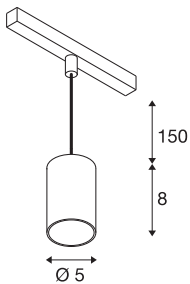

## NUMINOS® XS 48V TRACK

DALI, pendant light, white / black, 8.7W, 640lm, 2700K, CRI90, 20°

High-quality minimalism across the board: the compact NUMINOS® pendant lights provide elegant yet effective illumination with a 48V track system. They also perfectly complement the most discerning room designs with their clear, cylindrical shape. The brightness, light colour (2700-K/3000K/4000K) and half-peak divergence (20°/ 40°/55°) of these DALI-compatible spotlights can be adjusted as desired. The aluminium housing is available in black, white and chrome. A CRI value over 90 ensures natural colour reproduction. The pendant lights are quick and easy to install thanks to the track adapter.

### TECHNICAL DATA

Item no.	1006768
Number of different light outlets	1
IP Code	IP 20
Impact resistance class	IK 02
Impact resistance	0.2 Joule
Assembly details	Track, Track Ceiling
Dimmable	Yes
Dimming technology	DALI 2
Primary nominal voltage	48V
Secondary power / voltage	200 mA
Safety class	III
Wattage	8.7 W
Minimum ambient temperature	-20 °C
Maximum ambient temperature	35 °C
Network rated standby power	0.5 W
Lumen	640 lm
Colour temperature	2700 Kelvin
Beam angle	20 °
Color	white
CRI	90
UGR ≤	16
LXXBXX data	L80B50

## Accessories

1005614	NUMINOS® XS , frosted diffuser
1005612	NUMINOS® XS , diffuser
1005615	NUMINOS® XS , black diffuser
1005613	NUMINOS® XS , transparent diffuser

Service life	50000 h
Risk Group	1
Height	8 cm
Diameter	5 cm
Pendant length	150 cm
Net weight	0.211 kg
Gross weight	0.226 kg
BIG WHITE Page	471