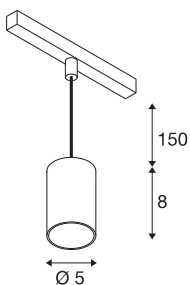

NUMINOS® XS 48V TRACK

DALI, pendant light, white / white, 8.7W, 670lm, 2700K, CRI90, 20°

High-quality minimalism across the board: the compact NUMINOS® pendant lights provide elegant yet effective illumination with a 48V track system. They also perfectly complement the most discerning room designs with their clear, cylindrical shape. The brightness, light colour (2700-K/3000K/4000K) and half-peak divergence (20°/ 40°/55°) of these DALI-compatible spotlights can be adjusted as desired. The aluminium housing is available in black, white and chrome. A CRI value over 90 ensures natural colour reproduction. The pendant lights are quick and easy to install thanks to the track adapter.

TECHNICAL DATA

Item no.	1006769
Number of different light outlets	1
IP Code	IP 20
Impact resistance class	IK 02
Impact resistance	0.2 Joule
Assembly details	Track,Track Ceiling
Dimmable	Yes
Dimming technology	DALI 2
Primary nominal voltage	48V
Secondary power / voltage	200 mA
Safety class	III
Wattage	8.7 W
Minimum ambient temperature	-20 °C
Maximum ambient temperature	35 °C
Network rated standby power	0.5 W
Lumen	670 lm
Colour temperature	2700 Kelvin
Beam angle	20 °
Color	white
CRI	90
UGR ≤	16
LXXBXX data	L80B50

Light Source

798300	
--------	---

Accessories

1005614	NUMINOS® XS , frosted diffuser
1005612	NUMINOS® XS , diffuser
1005615	NUMINOS® XS , black diffuser
1005613	NUMINOS® XS , transparent diffuser

Service life	50000 h
Risk Group	1
Height	8 cm
Diameter	5 cm
Pendant length	150 cm
Net weight	0.211 kg
Gross weight	0.226 kg
BIG WHITE Page	471