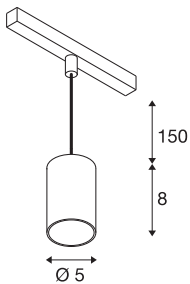

NUMINOS® XS 48V TRACK

DALI, pendant light, white / black, 8.7W, 620lm, 2700K, CRI90, 40°

High-quality minimalism across the board: the compact NUMINOS® pendant lights provide elegant yet effective illumination with a 48V track system. They also perfectly complement the most discerning room designs with their clear, cylindrical shape. The brightness, light colour (2700-K/3000K/4000K) and half-peak divergence (20°/ 40°/55°) of these DALI-compatible spotlights can be adjusted as desired. The aluminium housing is available in black, white and chrome. A CRI value over 90 ensures natural colour reproduction. The pendant lights are quick and easy to install thanks to the track adapter.

TECHNICAL DATA

Item no.	1006771
Number of different light outlets	1
IP Code	IP 20
Impact resistance class	IK 02
Impact resistance	0.2 Joule
Assembly details	Track, Track Ceiling
Dimmable	Yes
Dimming technology	DALI 2
Primary nominal voltage	48V
Secondary power / voltage	200 mA
Safety class	III
Wattage	8.7 W
Minimum ambient temperature	-20 °C
Maximum ambient temperature	35 °C
Network rated standby power	0.5 W
Lumen	620 lm
Colour temperature	2700 Kelvin
Beam angle	40 °
Color	white
CRI	90
UGR ≤	22
LXXBXX data	L80B50

Light Source

798300	
--------	---

Accessories

1005614	NUMINOS® XS , frosted diffuser
1005612	NUMINOS® XS , diffuser
1005615	NUMINOS® XS , black diffuser
1005613	NUMINOS® XS , transparent diffuser

Service life	50000 h
Risk Group	1
Height	8 cm
Diameter	5 cm
Pendant length	150 cm
Net weight	0.211 kg
Gross weight	0.226 kg
BIG WHITE Page	471