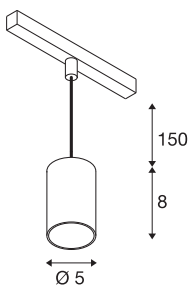

## NUMINOS® XS 48V TRACK

DALI, pendant light, white / white, 8.7W, 650lm, 2700K, CRI90, 40°

High-quality minimalism across the board: the compact NUMINOS® pendant lights provide elegant yet effective illumination with a 48V track system. They also perfectly complement the most discerning room designs with their clear, cylindrical shape. The brightness, light colour (2700-K/3000K/4000K) and half-peak divergence (20°/ 40°/55°) of these DALI-compatible spotlights can be adjusted as desired. The aluminium housing is available in black, white and chrome. A CRI value over 90 ensures natural colour reproduction. The pendant lights are quick and easy to install thanks to the track adapter.

### TECHNICAL DATA

Item no.	1006772
Number of different light outlets	1
IP Code	IP 20
Impact resistance class	IK 02
Impact resistance	0.2 Joule
Assembly details	Track, Track Ceiling
Dimmable	Yes
Dimming technology	DALI 2
Primary nominal voltage	48V
Secondary power / voltage	200 mA
Safety class	III
Wattage	8.7 W
Minimum ambient temperature	-20 °C
Maximum ambient temperature	35 °C
Network rated standby power	0.5 W
Lumen	650 lm
Colour temperature	2700 Kelvin
Beam angle	40 °
Color	white
CRI	90
UGR ≤	22
LXXBXX data	L80B50

## Accessories

1005614	NUMINOS® XS , frosted diffuser
1005612	NUMINOS® XS , diffuser
1005615	NUMINOS® XS , black diffuser
1005613	NUMINOS® XS , transparent diffuser

Service life	50000 h
Risk Group	1
Height	8 cm
Diameter	5 cm
Pendant length	150 cm
Net weight	0.211 kg
Gross weight	0.226 kg
BIG WHITE Page	471