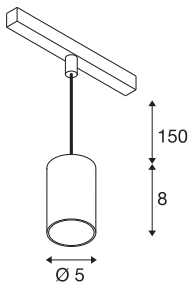

NUMINOS® XS 48V TRACK

DALI, pendant light, white / black, 8.7W, 640lm, 2700K, CRI90, 55°

High-quality minimalism across the board: the compact NUMINOS® pendant lights provide elegant yet effective illumination with a 48V track system. They also perfectly complement the most discerning room designs with their clear, cylindrical shape. The brightness, light colour (2700-K/3000K/4000K) and half-peak divergence (20°/ 40°/55°) of these DALI-compatible spotlights can be adjusted as desired. The aluminium housing is available in black, white and chrome. A CRI value over 90 ensures natural colour reproduction. The pendant lights are quick and easy to install thanks to the track adapter.

TECHNICAL DATA

Item no.	1006774
Number of different light outlets	1
IP Code	IP 20
Impact resistance class	IK 02
Impact resistance	0.2 Joule
Assembly details	Track, Track Ceiling
Dimmable	Yes
Dimming technology	DALI 2
Primary nominal voltage	48V
Secondary power / voltage	200 mA
Safety class	III
Wattage	8.7 W
Minimum ambient temperature	-20 °C
Maximum ambient temperature	35 °C
Network rated standby power	0.5 W
Lumen	640 lm
Colour temperature	2700 Kelvin
Beam angle	55 °
Color	white
CRI	90
UGR ≤	25
LXXBXX data	L80B50

Light Source

798300	
--------	---

Accessories

1005614	NUMINOS® XS , frosted diffuser
1005612	NUMINOS® XS , diffuser
1005615	NUMINOS® XS , black diffuser
1005613	NUMINOS® XS , transparent diffuser

Service life	50000 h
Risk Group	1
Height	8 cm
Diameter	5 cm
Pendant length	150 cm
Net weight	0.211 kg
Gross weight	0.226 kg
BIG WHITE Page	471