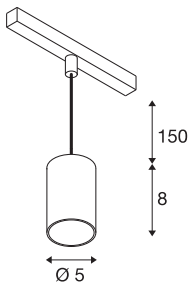

NUMINOS® XS 48V TRACK

DALI, pendant light, black / white, 8.7W, 730lm, 3000K, CRI90, 20°

High-quality minimalism across the board: the compact NUMINOS® pendant lights provide elegant yet effective illumination with a 48V track system. They also perfectly complement the most discerning room designs with their clear, cylindrical shape. The brightness, light colour (2700-K/3000K/4000K) and half-peak divergence (20°/ 40°/55°) of these DALI-compatible spotlights can be adjusted as desired. The aluminium housing is available in black, white and chrome. A CRI value over 90 ensures natural colour reproduction. The pendant lights are quick and easy to install thanks to the track adapter.

TECHNICAL DATA

Item no.	1006778
Number of different light outlets	1
IP Code	IP 20
Impact resistance class	IK 02
Impact resistance	0.2 Joule
Assembly details	Track, Track Ceiling
Dimmable	Yes
Dimming technology	DALI 2
Primary nominal voltage	48V
Secondary power / voltage	200 mA
Safety class	III
Wattage	8.7 W
Minimum ambient temperature	-20 °C
Maximum ambient temperature	35 °C
Network rated standby power	0.5 W
Lumen	730 lm
Colour temperature	3000 Kelvin
Beam angle	20 °
Color	black
CRI	90
UGR ≤	16
LXXBXX data	L80B50

Light Source

798303	
--------	---

Accessories

1005614	NUMINOS® XS , frosted diffuser
1005612	NUMINOS® XS , diffuser
1005615	NUMINOS® XS , black diffuser
1005613	NUMINOS® XS , transparent diffuser

Service life	50000 h
Risk Group	2
Height	8 cm
Diameter	5 cm
Pendant length	150 cm
Net weight	0.211 kg
Gross weight	0.226 kg
BIG WHITE Page	471