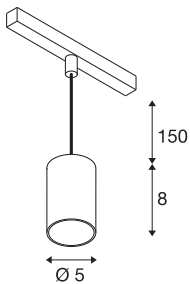

NUMINOS® XS 48V TRACK

DALI, pendant light, black / black, 8.7W, 670lm, 3000K, CRI90, 40°

High-quality minimalism across the board: the compact NUMINOS® pendant lights provide elegant yet effective illumination with a 48V track system. They also perfectly complement the most discerning room designs with their clear, cylindrical shape. The brightness, light colour (2700-K/3000K/4000K) and half-peak divergence (20°/ 40°/55°) of these DALI-compatible spotlights can be adjusted as desired. The aluminium housing is available in black, white and chrome. A CRI value over 90 ensures natural colour reproduction. The pendant lights are quick and easy to install thanks to the track adapter.

TECHNICAL DATA

Item no.	1006780
Number of different light outlets	1
IP Code	IP 20
Impact resistance class	IK 02
Impact resistance	0.2 Joule
Assembly details	Track, Track Ceiling
Dimmable	Yes
Dimming technology	DALI 2
Primary nominal voltage	48V
Secondary power / voltage	200 mA
Safety class	III
Wattage	8.7 W
Minimum ambient temperature	-20 °C
Maximum ambient temperature	35 °C
Network rated standby power	0.5 W
Lumen	670 lm
Colour temperature	3000 Kelvin
Beam angle	40 °
Color	black
CRI	90
UGR ≤	22
LXXBXX data	L80B50

Light Source

798303	
--------	---

Accessories

1005614	NUMINOS® XS , frosted diffuser
1005612	NUMINOS® XS , diffuser
1005615	NUMINOS® XS , black diffuser
1005613	NUMINOS® XS , transparent diffuser

Service life	50000 h
Risk Group	2
Height	8 cm
Diameter	5 cm
Pendant length	150 cm
Net weight	0.211 kg
Gross weight	0.226 kg
BIG WHITE Page	471