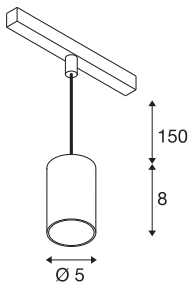

NUMINOS® XS 48V TRACK

DALI, pendant light, black / black, 8.7W, 690lm, 3000K, CRI90, 55°

High-quality minimalism across the board: the compact NUMINOS® pendant lights provide elegant yet effective illumination with a 48V track system. They also perfectly complement the most discerning room designs with their clear, cylindrical shape. The brightness, light colour (2700-K/3000K/4000K) and half-peak divergence (20°/ 40°/55°) of these DALI-compatible spotlights can be adjusted as desired. The aluminium housing is available in black, white and chrome. A CRI value over 90 ensures natural colour reproduction. The pendant lights are quick and easy to install thanks to the track adapter.

TECHNICAL DATA

Item no.	1006783
Number of different light outlets	1
IP Code	IP 20
Impact resistance class	IK 02
Impact resistance	0.2 Joule
Assembly details	Track, Track Ceiling
Dimmable	Yes
Dimming technology	DALI 2
Primary nominal voltage	48V
Secondary power / voltage	200 mA
Safety class	III
Wattage	8.7 W
Minimum ambient temperature	-20 °C
Maximum ambient temperature	35 °C
Network rated standby power	0.5 W
Lumen	690 lm
Colour temperature	3000 Kelvin
Beam angle	55 °
Color	black
CRI	90
UGR ≤	25
LXXBXX data	L80B50

Light Source

798303	
--------	---

Accessories

1005614	NUMINOS® XS , frosted diffuser
1005612	NUMINOS® XS , diffuser
1005615	NUMINOS® XS , black diffuser
1005613	NUMINOS® XS , transparent diffuser

Service life	50000 h
Risk Group	2
Height	8 cm
Diameter	5 cm
Pendant length	150 cm
Net weight	0.211 kg
Gross weight	0.226 kg
BIG WHITE Page	471