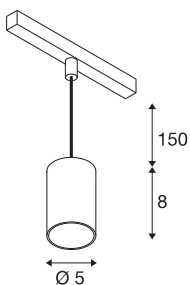

NUMINOS® XS 48V TRACK

DALI, pendant light, white / white, 8.7W, 700lm, 3000K, CRI90, 40°

High-quality minimalism across the board: the compact NUMINOS® pendant lights provide elegant yet effective illumination with a 48V track system. They also perfectly complement the most discerning room designs with their clear, cylindrical shape. The brightness, light colour (2700-K/3000K/4000K) and half-peak divergence (20°/ 40°/55°) of these DALI-compatible spotlights can be adjusted as desired. The aluminium housing is available in black, white and chrome. A CRI value over 90 ensures natural colour reproduction. The pendant lights are quick and easy to install thanks to the track adapter.

TECHNICAL DATA

Item no.	1006790
Number of different light outlets	1
IP Code	IP 20
Impact resistance class	IK 02
Impact resistance	0.2 Joule
Assembly details	Track, Track Ceiling
Dimmable	Yes
Dimming technology	DALI 2
Primary nominal voltage	48V
Secondary power / voltage	200 mA
Safety class	III
Wattage	8.7 W
Minimum ambient temperature	-20 °C
Maximum ambient temperature	35 °C
Network rated standby power	0.5 W
Lumen	700 lm
Colour temperature	3000 Kelvin
Beam angle	40 °
Color	white
CRI	90
UGR ≤	22
LXXBXX data	L80B50

Light Source

798303	
--------	---

Accessories

1005614	NUMINOS® XS , frosted diffuser
1005612	NUMINOS® XS , diffuser
1005615	NUMINOS® XS , black diffuser
1005613	NUMINOS® XS , transparent diffuser

Service life	50000 h
Risk Group	2
Height	8 cm
Diameter	5 cm
Pendant length	150 cm
Net weight	0.211 kg
Gross weight	0.226 kg
BIG WHITE Page	471