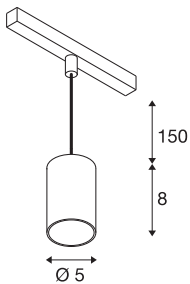

## NUMINOS® XS 48V TRACK

DALI, pendant light, white / black, 8.7W, 690lm, 3000K, CRI90, 55°

High-quality minimalism across the board: the compact NUMINOS® pendant lights provide elegant yet effective illumination with a 48V track system. They also perfectly complement the most discerning room designs with their clear, cylindrical shape. The brightness, light colour (2700-K/3000K/4000K) and half-peak divergence (20°/ 40°/55°) of these DALI-compatible spotlights can be adjusted as desired. The aluminium housing is available in black, white and chrome. A CRI value over 90 ensures natural colour reproduction. The pendant lights are quick and easy to install thanks to the track adapter.

### TECHNICAL DATA

Item no.	1006792
Number of different light outlets	1
IP Code	IP 20
Impact resistance class	IK 02
Impact resistance	0.2 Joule
Assembly details	Track, Track Ceiling
Dimmable	Yes
Dimming technology	DALI 2
Primary nominal voltage	48V
Secondary power / voltage	200 mA
Safety class	III
Wattage	8.7 W
Minimum ambient temperature	-20 °C
Maximum ambient temperature	35 °C
Network rated standby power	0.5 W
Lumen	690 lm
Colour temperature	3000 Kelvin
Beam angle	55 °
Color	white
CRI	90
UGR ≤	25
LXXBXX data	L80B50

## Accessories

1005614	NUMINOS® XS , frosted diffuser
1005612	NUMINOS® XS , diffuser
1005615	NUMINOS® XS , black diffuser
1005613	NUMINOS® XS , transparent diffuser

Service life	50000 h
Risk Group	2
Height	8 cm
Diameter	5 cm
Pendant length	150 cm
Net weight	0.211 kg
Gross weight	0.226 kg
BIG WHITE Page	471