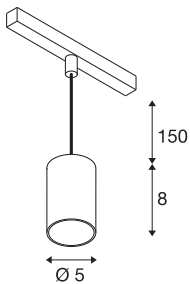

NUMINOS® XS 48V TRACK

DALI, pendant light, white / chrome, 8.7W, 720lm, 3000K, CRI90, 55°

High-quality minimalism across the board: the compact NUMINOS® pendant lights provide elegant yet effective illumination with a 48V track system. They also perfectly complement the most discerning room designs with their clear, cylindrical shape. The brightness, light colour (2700-K/3000K/4000K) and half-peak divergence (20°/ 40°/55°) of these DALI-compatible spotlights can be adjusted as desired. The aluminium housing is available in black, white and chrome. A CRI value over 90 ensures natural colour reproduction. The pendant lights are quick and easy to install thanks to the track adapter.

TECHNICAL DATA

Item no.	1006794
Number of different light outlets	1
IP Code	IP 20
Impact resistance class	IK 02
Impact resistance	0.2 Joule
Assembly details	Track, Track Ceiling
Dimmable	Yes
Dimming technology	DALI 2
Primary nominal voltage	48V
Secondary power / voltage	200 mA
Safety class	III
Wattage	8.7 W
Minimum ambient temperature	-20 °C
Maximum ambient temperature	35 °C
Network rated standby power	0.5 W
Lumen	720 lm
Colour temperature	3000 Kelvin
Beam angle	55 °
Color	white
CRI	90
UGR ≤	25
LXXBXX data	L80B50

Light Source

798303	
--------	---

Accessories

1005614	NUMINOS® XS , frosted diffuser
1005612	NUMINOS® XS , diffuser
1005615	NUMINOS® XS , black diffuser
1005613	NUMINOS® XS , transparent diffuser

Service life	50000 h
Risk Group	2
Height	8 cm
Diameter	5 cm
Pendant length	150 cm
Net weight	0.211 kg
Gross weight	0.226 kg
BIG WHITE Page	471