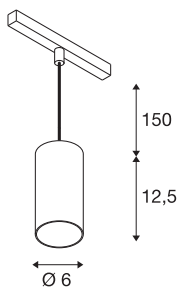

NUMINOS® S 48V TRACK

DALI, pendant light, black / black, 16W, 1000lm, 2700-K, CRI90, 20°

High-quality minimalism across the board: the compact NUMINOS® pendant lights provide elegant yet effective illumination with a 48V track system. They also perfectly complement the most discerning room designs with their clear, cylindrical shape. The brightness, light colour (2700-K/3000K/4000K) and half-peak divergence (20°/ 40°/55°) of these DALI-compatible spotlights can be adjusted as desired. The aluminium housing is available in black, white and chrome. A CRI value over 90 ensures natural colour reproduction. The pendant lights are quick and easy to install thanks to the track adapter.

TECHNICAL DATA

Item no.	1006813
Number of different light outlets	1
IP Code	IP 20
Impact resistance class	IK 02
Impact resistance	0.2 Joule
Assembly details	Track, Track Ceiling
Dimmable	Yes
Dimming technology	DALI 2
Primary nominal voltage	48V
Secondary power / voltage	350 mA
Safety class	III
Wattage	16 W
Minimum ambient temperature	-20 °C
Maximum ambient temperature	35 °C
Network rated standby power	0.5 W
Lumen	1000 lm
Colour temperature	2700 Kelvin
Beam angle	20 °
Color	black
CRI	90
UGR ≤	19
LXXBXX data	L80B50

Service life	50000 h
Risk Group	1
Height	12.5 cm
Diameter	6 cm
Pendant length	150 cm
Net weight	0.358 kg
Gross weight	0.383 kg
BIG WHITE Page	471