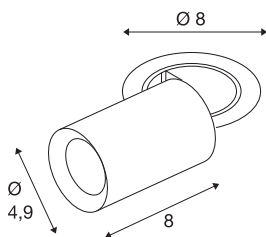

## NUMINOS® PROJECTOR XS

recessed ceiling light, 2700 K, 20°, cylindrical, black / black

Outstanding LED technology, harmonious design and a diverse range of applications: the NUMINOS® PROJECTOR recessed ceiling light effectively illuminates elegant living rooms, shops, restaurants, hotels and museums. The spot emits a high-quality light with different colour temperatures (2700K/3000K/4000K) and half-peak divergence (20°/40°/55°) that is suitable for various projects. The beam can be tilted and rotated to light up a large area. The housing is available in black or white, the decorative reflector in black, white or chrome.

### TECHNICAL DATA

Item no.	1006867
Number of different light outlets	1
Rotating or tilting	rotary bar and tiltable
Assembly	Recessed
Assembly details	Ceiling
Secondary power / voltage	200 mA
Safety class	III
Wattage	7 W
Minimum ambient temperature	-20 °C
Maximum ambient temperature	40 °C
Lumen	640 lm
Colour temperature	2700 Kelvin
Beam angle	20 °
Color	black
CRI	90
UGR ≤	16
LXXBXX data	L80B50
Service life	50000 h
Risk Group	1
Length	8 cm
Diameter	4.9 cm
Net weight	0.24 kg

Gross weight	0.257 kg
Shape of cut-out	round
Installation depth	10 cm
Installation diameter	6.8 cm
BIG WHITE Page	92