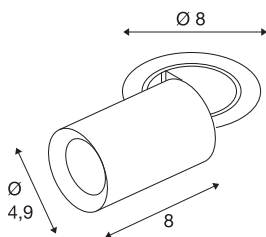

## NUMINOS® PROJECTOR XS

recessed ceiling light, 2700 K, 20°, cylindrical, black / white

Outstanding LED technology, harmonious design and a diverse range of applications: the NUMINOS® PROJECTOR recessed ceiling light effectively illuminates elegant living rooms, shops, restaurants, hotels and museums. The spot emits a high-quality light with different colour temperatures (2700K/3000K/4000K) and half-peak divergence (20°/40°/55°) that is suitable for various projects. The beam can be tilted and rotated to light up a large area. The housing is available in black or white, the decorative reflector in black, white or chrome.

### TECHNICAL DATA

Item no.	1006868
Number of different light outlets	1
Rotating or tilting	rotary bar and tiltable
Assembly	Recessed
Assembly details	Ceiling
Secondary power / voltage	200 mA
Safety class	III
Wattage	7 W
Minimum ambient temperature	-20 °C
Maximum ambient temperature	40 °C
Lumen	670 lm
Colour temperature	2700 Kelvin
Beam angle	20 °
Color	black
CRI	90
UGR ≤	16
LXXBXX data	L80B50
Service life	50000 h
Risk Group	1
Length	8 cm
Diameter	4.9 cm
Net weight	0.24 kg

Gross weight	0.257 kg
Shape of cut-out	round
Installation depth	10 cm
Installation diameter	6.8 cm
BIG WHITE Page	92