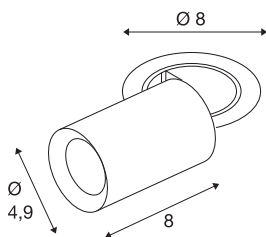

### TECHNICAL DATA

|                                   |                         |
|-----------------------------------|-------------------------|
| Item no.                          | 1006869                 |
| Number of different light outlets | 1                       |
| Rotating or tilting               | rotary bar and tiltable |
| Assembly                          | Recessed                |
| Assembly details                  | Ceiling                 |
| Secondary power / voltage         | 200 mA                  |
| Safety class                      | III                     |
| Wattage                           | 7 W                     |
| Minimum ambient temperature       | -20 °C                  |
| Maximum ambient temperature       | 40 °C                   |
| Lumen                             | 670 lm                  |
| Colour temperature                | 2700 Kelvin             |
| Beam angle                        | 20 °                    |
| Color                             | black                   |
| CRI                               | 90                      |
| UGR ≤                             | 16                      |
| LXXBXX data                       | L80B50                  |
| Service life                      | 50000 h                 |
| Risk Group                        | 1                       |
| Length                            | 8 cm                    |
| Diameter                          | 4.9 cm                  |
| Net weight                        | 0.24 kg                 |

|                       |          |
|-----------------------|----------|
| Gross weight          | 0.257 kg |
| Shape of cut-out      | round    |
| Installation depth    | 10 cm    |
| Installation diameter | 6.8 cm   |
| BIG WHITE Page        | 92       |