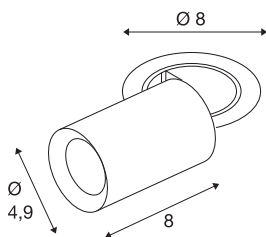

NUMINOS® PROJECTOR XS

recessed ceiling light, 2700 K, 40°, cylindrical, black / black

Outstanding LED technology, harmonious design and a diverse range of applications: the NUMINOS® PROJECTOR recessed ceiling light effectively illuminates elegant living rooms, shops, restaurants, hotels and museums. The spot emits a high-quality light with different colour temperatures (2700K/3000K/4000K) and half-peak divergence (20°/40°/55°) that is suitable for various projects. The beam can be tilted and rotated to light up a large area. The housing is available in black or white, the decorative reflector in black, white or chrome.

TECHNICAL DATA

Item no.	1006870
Number of different light outlets	1
Rotating or tilting	rotary bar and tiltable
Assembly	Recessed
Assembly details	Ceiling
Secondary power / voltage	200 mA
Safety class	III
Wattage	7 W
Minimum ambient temperature	-20 °C
Maximum ambient temperature	40 °C
Lumen	620 lm
Colour temperature	2700 Kelvin
Beam angle	40 °
Color	black
CRI	90
UGR ≤	22
LXXBXX data	L80B50
Service life	50000 h
Risk Group	1
Length	8 cm
Diameter	4.9 cm
Net weight	0.24 kg

Gross weight	0.257 kg
Shape of cut-out	round
Installation depth	10 cm
Installation diameter	6.8 cm
BIG WHITE Page	92