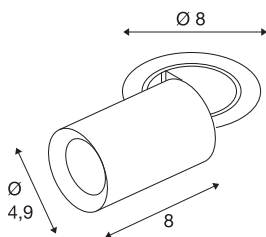

## NUMINOS® PROJECTOR XS

recessed ceiling light, 2700 K, 40°, cylindrical, black / white

Outstanding LED technology, harmonious design and a diverse range of applications: the NUMINOS® PROJECTOR recessed ceiling light effectively illuminates elegant living rooms, shops, restaurants, hotels and museums. The spot emits a high-quality light with different colour temperatures (2700K/3000K/4000K) and half-peak divergence (20°/40°/55°) that is suitable for various projects. The beam can be tilted and rotated to light up a large area. The housing is available in black or white, the decorative reflector in black, white or chrome.

### TECHNICAL DATA

Item no.	1006871
Number of different light outlets	1
Rotating or tilting	rotary bar and tiltable
Assembly	Recessed
Assembly details	Ceiling
Secondary power / voltage	200 mA
Safety class	III
Wattage	7 W
Minimum ambient temperature	-20 °C
Maximum ambient temperature	40 °C
Lumen	650 lm
Colour temperature	2700 Kelvin
Beam angle	40 °
Color	black
CRI	90
UGR ≤	22
LXXBXX data	L80B50
Service life	50000 h
Risk Group	1
Length	8 cm
Diameter	4.9 cm
Net weight	0.24 kg

Gross weight	0.257 kg
Shape of cut-out	round
Installation depth	10 cm
Installation diameter	6.8 cm
BIG WHITE Page	92