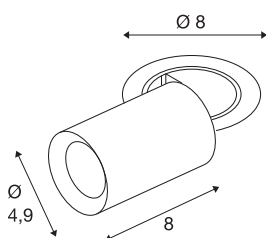

## NUMINOS® PROJECTOR XS

recessed ceiling light, 2700 K, 40°, cylindrical, black / chrome

Outstanding LED technology, harmonious design and a diverse range of applications: the NUMINOS® PROJECTOR recessed ceiling light effectively illuminates elegant living rooms, shops, restaurants, hotels and museums. The spot emits a high-quality light with different colour temperatures (2700K/3000K/4000K) and half-peak divergence (20°/40°/55°) that is suitable for various projects. The beam can be tilted and rotated to light up a large area. The housing is available in black or white, the decorative reflector in black, white or chrome.

### TECHNICAL DATA

Item no.	1006872
Number of different light outlets	1
Rotating or tilting	rotary bar and tiltable
Assembly	Recessed
Assembly details	Ceiling
Secondary power / voltage	200 mA
Safety class	III
Wattage	7 W
Minimum ambient temperature	-20 °C
Maximum ambient temperature	40 °C
Lumen	650 lm
Colour temperature	2700 Kelvin
Beam angle	40 °
Color	black
CRI	90
UGR ≤	22
LXXBXX data	L80B50
Service life	50000 h
Risk Group	1
Length	8 cm
Diameter	4.9 cm
Net weight	0.24 kg

Gross weight	0.257 kg
Shape of cut-out	round
Installation depth	10 cm
Installation diameter	6.8 cm
BIG WHITE Page	92