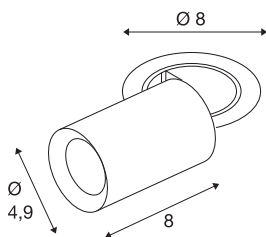

NUMINOS® PROJECTOR XS

recessed ceiling light, 2700 K, 55°, cylindrical, black / black

Outstanding LED technology, harmonious design and a diverse range of applications: the NUMINOS® PROJECTOR recessed ceiling light effectively illuminates elegant living rooms, shops, restaurants, hotels and museums. The spot emits a high-quality light with different colour temperatures (2700K/3000K/4000K) and half-peak divergence (20°/40°/55°) that is suitable for various projects. The beam can be tilted and rotated to light up a large area. The housing is available in black or white, the decorative reflector in black, white or chrome.

TECHNICAL DATA

Item no.	1006873
Number of different light outlets	1
Rotating or tilting	rotary bar and tiltable
Assembly	Recessed
Assembly details	Ceiling
Secondary power / voltage	200 mA
Safety class	III
Wattage	7 W
Minimum ambient temperature	-20 °C
Maximum ambient temperature	40 °C
Lumen	640 lm
Colour temperature	2700 Kelvin
Beam angle	55 °
Color	black
CRI	90
UGR ≤	25
LXXBXX data	L80B50
Service life	50000 h
Risk Group	1
Length	8 cm
Diameter	4.9 cm
Net weight	0.24 kg

Gross weight	0.257 kg
Shape of cut-out	round
Installation depth	10 cm
Installation diameter	6.8 cm
BIG WHITE Page	92