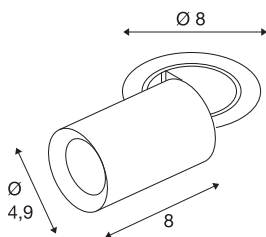

## NUMINOS® PROJECTOR XS

recessed ceiling light, 2700 K, 55°, cylindrical, black / white

Outstanding LED technology, harmonious design and a diverse range of applications: the NUMINOS® PROJECTOR recessed ceiling light effectively illuminates elegant living rooms, shops, restaurants, hotels and museums. The spot emits a high-quality light with different colour temperatures (2700K/3000K/4000K) and half-peak divergence (20°/40°/55°) that is suitable for various projects. The beam can be tilted and rotated to light up a large area. The housing is available in black or white, the decorative reflector in black, white or chrome.

### TECHNICAL DATA

Item no.	1006874
Number of different light outlets	1
Rotating or tilting	rotary bar and tiltable
Assembly	Recessed
Assembly details	Ceiling
Secondary power / voltage	200 mA
Safety class	III
Wattage	7 W
Minimum ambient temperature	-20 °C
Maximum ambient temperature	40 °C
Lumen	670 lm
Colour temperature	2700 Kelvin
Beam angle	55 °
Color	black
CRI	90
UGR ≤	25
LXXBXX data	L80B50
Service life	50000 h
Risk Group	1
Length	8 cm
Diameter	4.9 cm
Net weight	0.24 kg

Gross weight	0.257 kg
Shape of cut-out	round
Installation depth	10 cm
Installation diameter	6.8 cm
BIG WHITE Page	92