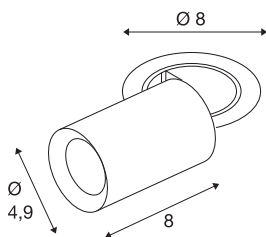

NUMINOS® PROJECTOR XS

recessed ceiling light, 2700 K, 55°, cylindrical, black / chrome

Outstanding LED technology, harmonious design and a diverse range of applications: the NUMINOS® PROJECTOR recessed ceiling light effectively illuminates elegant living rooms, shops, restaurants, hotels and museums. The spot emits a high-quality light with different colour temperatures (2700K/3000K/4000K) and half-peak divergence (20°/40°/55°) that is suitable for various projects. The beam can be tilted and rotated to light up a large area. The housing is available in black or white, the decorative reflector in black, white or chrome.

TECHNICAL DATA

Item no.	1006875
Number of different light outlets	1
Rotating or tilting	rotary bar and tiltable
Assembly	Recessed
Assembly details	Ceiling
Secondary power / voltage	200 mA
Safety class	III
Wattage	7 W
Minimum ambient temperature	-20 °C
Maximum ambient temperature	40 °C
Lumen	670 lm
Colour temperature	2700 Kelvin
Beam angle	55 °
Color	black
CRI	90
UGR ≤	25
LXXBXX data	L80B50
Service life	50000 h
Risk Group	1
Length	8 cm
Diameter	4.9 cm
Net weight	0.24 kg

Gross weight	0.257 kg
Shape of cut-out	round
Installation depth	10 cm
Installation diameter	6.8 cm
BIG WHITE Page	92