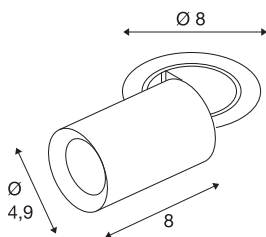

NUMINOS® PROJECTOR XS

recessed ceiling light, 2700 K, 20°, cylindrical, white / black

Outstanding LED technology, harmonious design and a diverse range of applications: the NUMINOS® PROJECTOR recessed ceiling light effectively illuminates elegant living rooms, shops, restaurants, hotels and museums. The spot emits a high-quality light with different colour temperatures (2700K/3000K/4000K) and half-peak divergence (20°/40°/55°) that is suitable for various projects. The beam can be tilted and rotated to light up a large area. The housing is available in black or white, the decorative reflector in black, white or chrome.

TECHNICAL DATA

Item no.	1006876
Number of different light outlets	1
Rotating or tilting	rotary bar and tiltable
Assembly	Recessed
Assembly details	Ceiling
Secondary power / voltage	200 mA
Safety class	III
Wattage	7 W
Minimum ambient temperature	-20 °C
Maximum ambient temperature	40 °C
Lumen	640 lm
Colour temperature	2700 Kelvin
Beam angle	20 °
Color	white
CRI	90
UGR ≤	16
LXXBXX data	L80B50
Service life	50000 h
Risk Group	1
Length	8 cm
Diameter	4.9 cm
Net weight	0.24 kg

Gross weight	0.257 kg
Shape of cut-out	round
Installation depth	10 cm
Installation diameter	6.8 cm
BIG WHITE Page	92