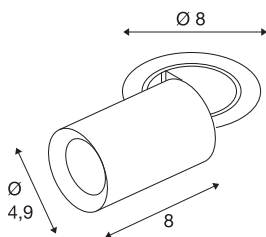

## NUMINOS® PROJECTOR XS

recessed ceiling light, 2700 K, 20°, cylindrical, white / white

Outstanding LED technology, harmonious design and a diverse range of applications: the NUMINOS® PROJECTOR recessed ceiling light effectively illuminates elegant living rooms, shops, restaurants, hotels and museums. The spot emits a high-quality light with different colour temperatures (2700K/3000K/4000K) and half-peak divergence (20°/40°/55°) that is suitable for various projects. The beam can be tilted and rotated to light up a large area. The housing is available in black or white, the decorative reflector in black, white or chrome.

### TECHNICAL DATA

Item no.	1006877
Number of different light outlets	1
Rotating or tilting	rotary bar and tiltable
Assembly	Recessed
Assembly details	Ceiling
Secondary power / voltage	200 mA
Safety class	III
Wattage	7 W
Minimum ambient temperature	-20 °C
Maximum ambient temperature	40 °C
Lumen	670 lm
Colour temperature	2700 Kelvin
Beam angle	20 °
Color	white
CRI	90
UGR ≤	16
LXXBXX data	L80B50
Service life	50000 h
Risk Group	1
Length	8 cm
Diameter	4.9 cm
Net weight	0.24 kg

Gross weight	0.257 kg
Shape of cut-out	round
Installation depth	10 cm
Installation diameter	6.8 cm
BIG WHITE Page	92