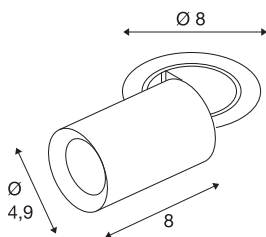

NUMINOS® PROJECTOR XS

recessed ceiling light, 2700 K, 20°, cylindrical, white / chrome

Outstanding LED technology, harmonious design and a diverse range of applications: the NUMINOS® PROJECTOR recessed ceiling light effectively illuminates elegant living rooms, shops, restaurants, hotels and museums. The spot emits a high-quality light with different colour temperatures (2700K/3000K/4000K) and half-peak divergence (20°/40°/55°) that is suitable for various projects. The beam can be tilted and rotated to light up a large area. The housing is available in black or white, the decorative reflector in black, white or chrome.

TECHNICAL DATA

Item no.	1006878
Number of different light outlets	1
Rotating or tilting	rotary bar and tiltable
Assembly	Recessed
Assembly details	Ceiling
Secondary power / voltage	200 mA
Safety class	III
Wattage	7 W
Minimum ambient temperature	-20 °C
Maximum ambient temperature	40 °C
Lumen	670 lm
Colour temperature	2700 Kelvin
Beam angle	20 °
Color	white
CRI	90
UGR ≤	16
LXXBXX data	L80B50
Service life	50000 h
Risk Group	1
Length	8 cm
Diameter	4.9 cm
Net weight	0.24 kg

Gross weight	0.257 kg
Shape of cut-out	round
Installation depth	10 cm
Installation diameter	6.8 cm
BIG WHITE Page	92