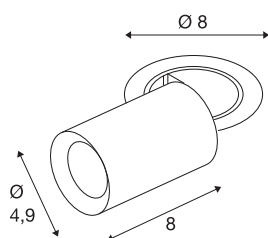

NUMINOS® PROJECTOR XS

recessed ceiling light, 2700 K, 40°, cylindrical, white / black

Outstanding LED technology, harmonious design and a diverse range of applications: the NUMINOS® PROJECTOR recessed ceiling light effectively illuminates elegant living rooms, shops, restaurants, hotels and museums. The spot emits a high-quality light with different colour temperatures (2700K/3000K/4000K) and half-peak divergence (20°/40°/55°) that is suitable for various projects. The beam can be tilted and rotated to light up a large area. The housing is available in black or white, the decorative reflector in black, white or chrome.

TECHNICAL DATA

Item no.	1006879
Number of different light outlets	1
Rotating or tilting	rotary bar and tiltable
Assembly	Recessed
Assembly details	Ceiling
Secondary power / voltage	200 mA
Safety class	III
Wattage	7 W
Minimum ambient temperature	-20 °C
Maximum ambient temperature	40 °C
Lumen	620 lm
Colour temperature	2700 Kelvin
Beam angle	40 °
Color	white
CRI	90
UGR ≤	22
LXXBXX data	L80B50
Service life	50000 h
Risk Group	1
Length	8 cm
Diameter	4.9 cm
Net weight	0.24 kg

Gross weight	0.257 kg
Shape of cut-out	round
Installation depth	10 cm
Installation diameter	6.8 cm
BIG WHITE Page	92