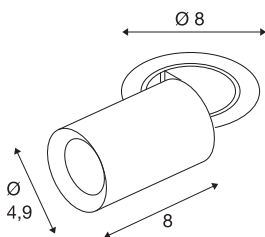

NUMINOS® PROJECTOR XS

recessed ceiling light, 2700 K, 40°, cylindrical, white / white

Outstanding LED technology, harmonious design and a diverse range of applications: the NUMINOS® PROJECTOR recessed ceiling light effectively illuminates elegant living rooms, shops, restaurants, hotels and museums. The spot emits a high-quality light with different colour temperatures (2700K/3000K/4000K) and half-peak divergence (20°/40°/55°) that is suitable for various projects. The beam can be tilted and rotated to light up a large area. The housing is available in black or white, the decorative reflector in black, white or chrome.

TECHNICAL DATA

Item no.	1006880
Number of different light outlets	1
Rotating or tilting	rotary bar and tiltable
Assembly	Recessed
Assembly details	Ceiling
Secondary power / voltage	200 mA
Safety class	III
Wattage	7 W
Minimum ambient temperature	-20 °C
Maximum ambient temperature	40 °C
Lumen	650 lm
Colour temperature	2700 Kelvin
Beam angle	40 °
Color	white
CRI	90
UGR ≤	22
LXXBXX data	L80B50
Service life	50000 h
Risk Group	1
Length	8 cm
Diameter	4.9 cm
Net weight	0.24 kg

Gross weight	0.257 kg
Shape of cut-out	round
Installation depth	10 cm
Installation diameter	6.8 cm
BIG WHITE Page	92