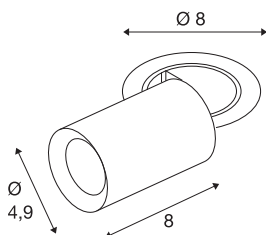

NUMINOS® PROJECTOR XS

recessed ceiling light, 2700 K, 40°, cylindrical, white / chrome

Outstanding LED technology, harmonious design and a diverse range of applications: the NUMINOS® PROJECTOR recessed ceiling light effectively illuminates elegant living rooms, shops, restaurants, hotels and museums. The spot emits a high-quality light with different colour temperatures (2700K/3000K/4000K) and half-peak divergence (20°/40°/55°) that is suitable for various projects. The beam can be tilted and rotated to light up a large area. The housing is available in black or white, the decorative reflector in black, white or chrome.

TECHNICAL DATA

Item no.	1006881
Number of different light outlets	1
Rotating or tilting	rotary bar and tiltable
Assembly	Recessed
Assembly details	Ceiling
Secondary power / voltage	200 mA
Safety class	III
Wattage	7 W
Minimum ambient temperature	-20 °C
Maximum ambient temperature	40 °C
Lumen	650 lm
Colour temperature	2700 Kelvin
Beam angle	40 °
Color	white
CRI	90
UGR ≤	22
LXXBXX data	L80B50
Service life	50000 h
Risk Group	1
Length	8 cm
Diameter	4.9 cm
Net weight	0.24 kg

Gross weight	0.257 kg
Shape of cut-out	round
Installation depth	10 cm
Installation diameter	6.8 cm
BIG WHITE Page	92