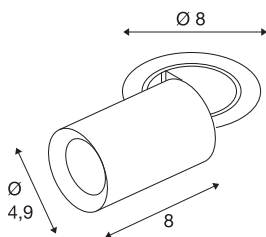

NUMINOS® PROJECTOR XS

recessed ceiling light, 2700 K, 55°, cylindrical, white / black

Outstanding LED technology, harmonious design and a diverse range of applications: the NUMINOS® PROJECTOR recessed ceiling light effectively illuminates elegant living rooms, shops, restaurants, hotels and museums. The spot emits a high-quality light with different colour temperatures (2700K/3000K/4000K) and half-peak divergence (20°/40°/55°) that is suitable for various projects. The beam can be tilted and rotated to light up a large area. The housing is available in black or white, the decorative reflector in black, white or chrome.

TECHNICAL DATA

Item no.	1006882
Number of different light outlets	1
Rotating or tilting	rotary bar and tiltable
Assembly	Recessed
Assembly details	Ceiling
Secondary power / voltage	200 mA
Safety class	III
Wattage	7 W
Minimum ambient temperature	-20 °C
Maximum ambient temperature	40 °C
Lumen	640 lm
Colour temperature	2700 Kelvin
Beam angle	55 °
Color	white
CRI	90
UGR ≤	25
LXXBXX data	L80B50
Service life	50000 h
Risk Group	1
Length	8 cm
Diameter	4.9 cm
Net weight	0.24 kg

Gross weight	0.257 kg
Shape of cut-out	round
Installation depth	10 cm
Installation diameter	6.8 cm
BIG WHITE Page	92