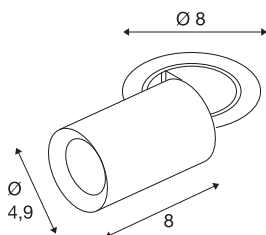

NUMINOS® PROJECTOR XS

recessed ceiling light, 2700 K, 55°, cylindrical, white / white

Outstanding LED technology, harmonious design and a diverse range of applications: the NUMINOS® PROJECTOR recessed ceiling light effectively illuminates elegant living rooms, shops, restaurants, hotels and museums. The spot emits a high-quality light with different colour temperatures (2700K/3000K/4000K) and half-peak divergence (20°/40°/55°) that is suitable for various projects. The beam can be tilted and rotated to light up a large area. The housing is available in black or white, the decorative reflector in black, white or chrome.

TECHNICAL DATA

Item no.	1006883
Number of different light outlets	1
Rotating or tilting	rotary bar and tiltable
Assembly	Recessed
Assembly details	Ceiling
Secondary power / voltage	200 mA
Safety class	III
Wattage	7 W
Minimum ambient temperature	-20 °C
Maximum ambient temperature	40 °C
Lumen	670 lm
Colour temperature	2700 Kelvin
Beam angle	55 °
Color	white
CRI	90
UGR ≤	25
LXXBXX data	L80B50
Service life	50000 h
Risk Group	1
Length	8 cm
Diameter	4.9 cm
Net weight	0.24 kg

Gross weight	0.257 kg
Shape of cut-out	round
Installation depth	10 cm
Installation diameter	6.8 cm
BIG WHITE Page	92