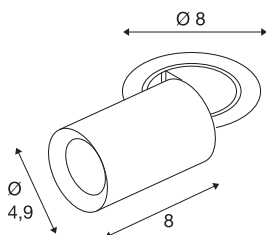

NUMINOS® PROJECTOR XS

recessed ceiling light, 2700 K, 55°, cylindrical, white / chrome

Outstanding LED technology, harmonious design and a diverse range of applications: the NUMINOS® PROJECTOR recessed ceiling light effectively illuminates elegant living rooms, shops, restaurants, hotels and museums. The spot emits a high-quality light with different colour temperatures (2700K/3000K/4000K) and half-peak divergence (20°/40°/55°) that is suitable for various projects. The beam can be tilted and rotated to light up a large area. The housing is available in black or white, the decorative reflector in black, white or chrome.

TECHNICAL DATA

Item no.	1006884
Number of different light outlets	1
Rotating or tilting	rotary bar and tiltable
Assembly	Recessed
Assembly details	Ceiling
Secondary power / voltage	200 mA
Safety class	III
Wattage	7 W
Minimum ambient temperature	-20 °C
Maximum ambient temperature	40 °C
Lumen	670 lm
Colour temperature	2700 Kelvin
Beam angle	55 °
Color	white
CRI	90
UGR ≤	25
LXXBXX data	L80B50
Service life	50000 h
Risk Group	1
Length	8 cm
Diameter	4.9 cm
Net weight	0.24 kg

Gross weight	0.257 kg
Shape of cut-out	round
Installation depth	10 cm
Installation diameter	6.8 cm
BIG WHITE Page	92