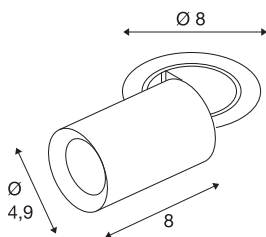

NUMINOS® PROJECTOR XS

recessed ceiling light, 3000 K, 20°, cylindrical, black / black

Outstanding LED technology, harmonious design and a diverse range of applications: the NUMINOS® PROJECTOR recessed ceiling light effectively illuminates elegant living rooms, shops, restaurants, hotels and museums. The spot emits a high-quality light with different colour temperatures (2700K/3000K/4000K) and half-peak divergence (20°/40°/55°) that is suitable for various projects. The beam can be tilted and rotated to light up a large area. The housing is available in black or white, the decorative reflector in black, white or chrome.

TECHNICAL DATA

Item no.	1006885
Number of different light outlets	1
Rotating or tilting	rotary bar and tiltable
Assembly	Recessed
Assembly details	Ceiling
Secondary power / voltage	200 mA
Safety class	III
Wattage	7 W
Minimum ambient temperature	-20 °C
Maximum ambient temperature	40 °C
Lumen	700 lm
Colour temperature	3000 Kelvin
Beam angle	20 °
Color	black
CRI	90
UGR ≤	16
LXXBXX data	L80B50
Service life	50000 h
Risk Group	1
Length	8 cm
Diameter	4.9 cm
Net weight	0.24 kg

Gross weight	0.257 kg
Shape of cut-out	round
Installation depth	10 cm
Installation diameter	6.8 cm
BIG WHITE Page	92