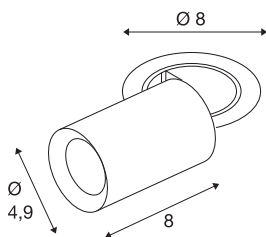

## NUMINOS® PROJECTOR XS

recessed ceiling light, 3000 K, 20°, cylindrical, black / white

Outstanding LED technology, harmonious design and a diverse range of applications: the NUMINOS® PROJECTOR recessed ceiling light effectively illuminates elegant living rooms, shops, restaurants, hotels and museums. The spot emits a high-quality light with different colour temperatures (2700K/3000K/4000K) and half-peak divergence (20°/40°/55°) that is suitable for various projects. The beam can be tilted and rotated to light up a large area. The housing is available in black or white, the decorative reflector in black, white or chrome.

### TECHNICAL DATA

Item no.	1006886
Number of different light outlets	1
Rotating or tilting	rotary bar and tiltable
Assembly	Recessed
Assembly details	Ceiling
Secondary power / voltage	200 mA
Safety class	III
Wattage	7 W
Minimum ambient temperature	-20 °C
Maximum ambient temperature	40 °C
Lumen	730 lm
Colour temperature	3000 Kelvin
Beam angle	20 °
Color	black
CRI	90
UGR ≤	16
LXXBXX data	L80B50
Service life	50000 h
Risk Group	1
Length	8 cm
Diameter	4.9 cm
Net weight	0.24 kg

Gross weight	0.257 kg
Shape of cut-out	round
Installation depth	10 cm
Installation diameter	6.8 cm
BIG WHITE Page	92