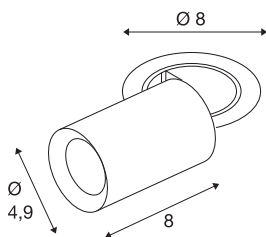

NUMINOS® PROJECTOR XS

recessed ceiling light, 3000 K, 20°, cylindrical, black / chrome

Outstanding LED technology, harmonious design and a diverse range of applications: the NUMINOS® PROJECTOR recessed ceiling light effectively illuminates elegant living rooms, shops, restaurants, hotels and museums. The spot emits a high-quality light with different colour temperatures (2700K/3000K/4000K) and half-peak divergence (20°/40°/55°) that is suitable for various projects. The beam can be tilted and rotated to light up a large area. The housing is available in black or white, the decorative reflector in black, white or chrome.

TECHNICAL DATA

Item no.	1006887
Number of different light outlets	1
Rotating or tilting	rotary bar and tiltable
Assembly	Recessed
Assembly details	Ceiling
Secondary power / voltage	200 mA
Safety class	III
Wattage	7 W
Minimum ambient temperature	-20 °C
Maximum ambient temperature	40 °C
Lumen	730 lm
Colour temperature	3000 Kelvin
Beam angle	20 °
Color	black
CRI	90
UGR ≤	16
LXXBXX data	L80B50
Service life	50000 h
Risk Group	1
Length	8 cm
Diameter	4.9 cm
Net weight	0.24 kg

Gross weight	0.257 kg
Shape of cut-out	round
Installation depth	10 cm
Installation diameter	6.8 cm
BIG WHITE Page	92