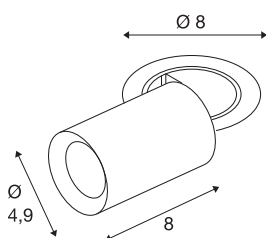

NUMINOS® PROJECTOR XS

recessed ceiling light, 3000 K, 40°, cylindrical, black / white

Outstanding LED technology, harmonious design and a diverse range of applications: the NUMINOS® PROJECTOR recessed ceiling light effectively illuminates elegant living rooms, shops, restaurants, hotels and museums. The spot emits a high-quality light with different colour temperatures (2700K/3000K/4000K) and half-peak divergence (20°/40°/55°) that is suitable for various projects. The beam can be tilted and rotated to light up a large area. The housing is available in black or white, the decorative reflector in black, white or chrome.

TECHNICAL DATA

Item no.	1006889
Number of different light outlets	1
Rotating or tilting	rotary bar and tiltable
Assembly	Recessed
Assembly details	Ceiling
Secondary power / voltage	200 mA
Safety class	III
Wattage	7 W
Minimum ambient temperature	-20 °C
Maximum ambient temperature	40 °C
Lumen	700 lm
Colour temperature	3000 Kelvin
Beam angle	40 °
Color	black
CRI	90
UGR ≤	22
LXXBXX data	L80B50
Service life	50000 h
Risk Group	1
Length	8 cm
Diameter	4.9 cm
Net weight	0.24 kg

Gross weight	0.257 kg
Shape of cut-out	round
Installation depth	10 cm
Installation diameter	6.8 cm
BIG WHITE Page	92