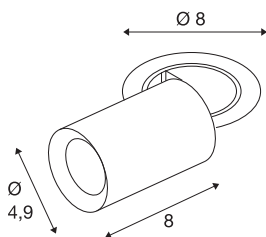

NUMINOS® PROJECTOR XS

recessed ceiling light, 3000 K, 40°, cylindrical, black / chrome

Outstanding LED technology, harmonious design and a diverse range of applications: the NUMINOS® PROJECTOR recessed ceiling light effectively illuminates elegant living rooms, shops, restaurants, hotels and museums. The spot emits a high-quality light with different colour temperatures (2700K/3000K/4000K) and half-peak divergence (20°/40°/55°) that is suitable for various projects. The beam can be tilted and rotated to light up a large area. The housing is available in black or white, the decorative reflector in black, white or chrome.

TECHNICAL DATA

Item no.	1006890
Number of different light outlets	1
Rotating or tilting	rotary bar and tiltable
Assembly	Recessed
Assembly details	Ceiling
Secondary power / voltage	200 mA
Safety class	III
Wattage	7 W
Minimum ambient temperature	-20 °C
Maximum ambient temperature	40 °C
Lumen	700 lm
Colour temperature	3000 Kelvin
Beam angle	40 °
Color	black
CRI	90
UGR ≤	22
LXXBXX data	L80B50
Service life	50000 h
Risk Group	1
Length	8 cm
Diameter	4.9 cm
Net weight	0.24 kg

Gross weight	0.257 kg
Shape of cut-out	round
Installation depth	10 cm
Installation diameter	6.8 cm
BIG WHITE Page	92