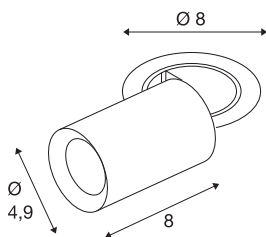

NUMINOS® PROJECTOR XS

recessed ceiling light, 3000 K, 55°, cylindrical, black / white

Outstanding LED technology, harmonious design and a diverse range of applications: the NUMINOS® PROJECTOR recessed ceiling light effectively illuminates elegant living rooms, shops, restaurants, hotels and museums. The spot emits a high-quality light with different colour temperatures (2700K/3000K/4000K) and half-peak divergence (20°/40°/55°) that is suitable for various projects. The beam can be tilted and rotated to light up a large area. The housing is available in black or white, the decorative reflector in black, white or chrome.

TECHNICAL DATA

Item no.	1006892
Number of different light outlets	1
Rotating or tilting	rotary bar and tiltable
Assembly	Recessed
Assembly details	Ceiling
Secondary power / voltage	200 mA
Safety class	III
Wattage	7 W
Minimum ambient temperature	-20 °C
Maximum ambient temperature	40 °C
Lumen	720 lm
Colour temperature	3000 Kelvin
Beam angle	55 °
Color	black
CRI	90
UGR ≤	25
LXXBXX data	L80B50
Service life	50000 h
Risk Group	1
Length	8 cm
Diameter	4.9 cm
Net weight	0.24 kg

Gross weight	0.257 kg
Shape of cut-out	round
Installation depth	10 cm
Installation diameter	6.8 cm
BIG WHITE Page	92