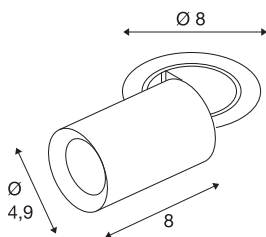

## NUMINOS® PROJECTOR XS

recessed ceiling light, 3000 K, 55°, cylindrical, black / chrome

Outstanding LED technology, harmonious design and a diverse range of applications: the NUMINOS® PROJECTOR recessed ceiling light effectively illuminates elegant living rooms, shops, restaurants, hotels and museums. The spot emits a high-quality light with different colour temperatures (2700K/3000K/4000K) and half-peak divergence (20°/40°/55°) that is suitable for various projects. The beam can be tilted and rotated to light up a large area. The housing is available in black or white, the decorative reflector in black, white or chrome.

### TECHNICAL DATA

Item no.	1006893
Number of different light outlets	1
Rotating or tilting	rotary bar and tiltable
Assembly	Recessed
Assembly details	Ceiling
Secondary power / voltage	200 mA
Safety class	III
Wattage	7 W
Minimum ambient temperature	-20 °C
Maximum ambient temperature	40 °C
Lumen	720 lm
Colour temperature	3000 Kelvin
Beam angle	55 °
Color	black
CRI	90
UGR ≤	25
LXXBXX data	L80B50
Service life	50000 h
Risk Group	1
Length	8 cm
Diameter	4.9 cm
Net weight	0.24 kg

Gross weight	0.257 kg
Shape of cut-out	round
Installation depth	10 cm
Installation diameter	6.8 cm
BIG WHITE Page	92