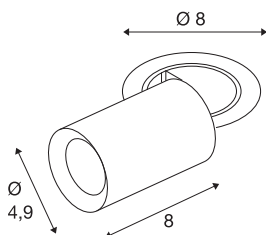

NUMINOS® PROJECTOR XS

recessed ceiling light, 3000 K, 20°, cylindrical, white / black

Outstanding LED technology, harmonious design and a diverse range of applications: the NUMINOS® PROJECTOR recessed ceiling light effectively illuminates elegant living rooms, shops, restaurants, hotels and museums. The spot emits a high-quality light with different colour temperatures (2700K/3000K/4000K) and half-peak divergence (20°/40°/55°) that is suitable for various projects. The beam can be tilted and rotated to light up a large area. The housing is available in black or white, the decorative reflector in black, white or chrome.

TECHNICAL DATA

Item no.	1006894
Number of different light outlets	1
Rotating or tilting	rotary bar and tiltable
Assembly	Recessed
Assembly details	Ceiling
Secondary power / voltage	200 mA
Safety class	III
Wattage	7 W
Minimum ambient temperature	-20 °C
Maximum ambient temperature	40 °C
Lumen	700 lm
Colour temperature	3000 Kelvin
Beam angle	20 °
Color	white
CRI	90
UGR ≤	16
LXXBXX data	L80B50
Service life	50000 h
Risk Group	1
Length	8 cm
Diameter	4.9 cm
Net weight	0.24 kg

Gross weight	0.257 kg
Shape of cut-out	round
Installation depth	10 cm
Installation diameter	6.8 cm
BIG WHITE Page	92