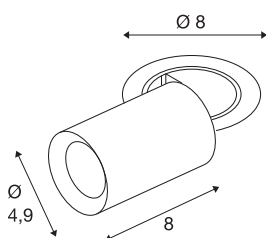

## NUMINOS® PROJECTOR XS

recessed ceiling light, 3000 K, 20°, cylindrical, white / chrome

Outstanding LED technology, harmonious design and a diverse range of applications: the NUMINOS® PROJECTOR recessed ceiling light effectively illuminates elegant living rooms, shops, restaurants, hotels and museums. The spot emits a high-quality light with different colour temperatures (2700K/3000K/4000K) and half-peak divergence (20°/40°/55°) that is suitable for various projects. The beam can be tilted and rotated to light up a large area. The housing is available in black or white, the decorative reflector in black, white or chrome.

### TECHNICAL DATA

Item no.	1006896
Number of different light outlets	1
Rotating or tilting	rotary bar and tiltable
Assembly	Recessed
Assembly details	Ceiling
Secondary power / voltage	200 mA
Safety class	III
Wattage	7 W
Minimum ambient temperature	-20 °C
Maximum ambient temperature	40 °C
Lumen	730 lm
Colour temperature	3000 Kelvin
Beam angle	20 °
Color	white
CRI	90
UGR ≤	16
LXXBXX data	L80B50
Service life	50000 h
Risk Group	1
Length	8 cm
Diameter	4.9 cm
Net weight	0.24 kg

Gross weight	0.257 kg
Shape of cut-out	round
Installation depth	10 cm
Installation diameter	6.8 cm
BIG WHITE Page	92