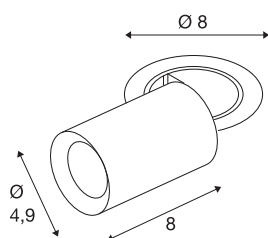

NUMINOS® PROJECTOR XS

recessed ceiling light, 3000 K, 40°, cylindrical, white / black

Outstanding LED technology, harmonious design and a diverse range of applications: the NUMINOS® PROJECTOR recessed ceiling light effectively illuminates elegant living rooms, shops, restaurants, hotels and museums. The spot emits a high-quality light with different colour temperatures (2700K/3000K/4000K) and half-peak divergence (20°/40°/55°) that is suitable for various projects. The beam can be tilted and rotated to light up a large area. The housing is available in black or white, the decorative reflector in black, white or chrome.

TECHNICAL DATA

Item no.	1006897
Number of different light outlets	1
Rotating or tilting	rotary bar and tiltable
Assembly	Recessed
Assembly details	Ceiling
Secondary power / voltage	200 mA
Safety class	III
Wattage	7 W
Minimum ambient temperature	-20 °C
Maximum ambient temperature	40 °C
Lumen	670 lm
Colour temperature	3000 Kelvin
Beam angle	40 °
Color	white
CRI	90
UGR ≤	22
LXXBXX data	L80B50
Service life	50000 h
Risk Group	1
Length	8 cm
Diameter	4.9 cm
Net weight	0.24 kg

Gross weight	0.257 kg
Shape of cut-out	round
Installation depth	10 cm
Installation diameter	6.8 cm
BIG WHITE Page	92