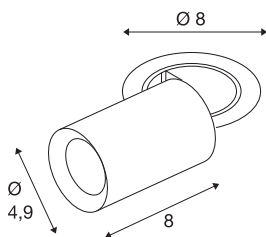

## NUMINOS® PROJECTOR XS

recessed ceiling light, 3000 K, 40°, cylindrical, white / white

Outstanding LED technology, harmonious design and a diverse range of applications: the NUMINOS® PROJECTOR recessed ceiling light effectively illuminates elegant living rooms, shops, restaurants, hotels and museums. The spot emits a high-quality light with different colour temperatures (2700K/3000K/4000K) and half-peak divergence (20°/40°/55°) that is suitable for various projects. The beam can be tilted and rotated to light up a large area. The housing is available in black or white, the decorative reflector in black, white or chrome.

### TECHNICAL DATA

Item no.	1006898
Number of different light outlets	1
Rotating or tilting	rotary bar and tiltable
Assembly	Recessed
Assembly details	Ceiling
Secondary power / voltage	200 mA
Safety class	III
Wattage	7 W
Minimum ambient temperature	-20 °C
Maximum ambient temperature	40 °C
Lumen	700 lm
Colour temperature	3000 Kelvin
Beam angle	40 °
Color	white
CRI	90
UGR ≤	22
LXXBXX data	L80B50
Service life	50000 h
Risk Group	1
Length	8 cm
Diameter	4.9 cm
Net weight	0.24 kg

Gross weight	0.257 kg
Shape of cut-out	round
Installation depth	10 cm
Installation diameter	6.8 cm
BIG WHITE Page	92